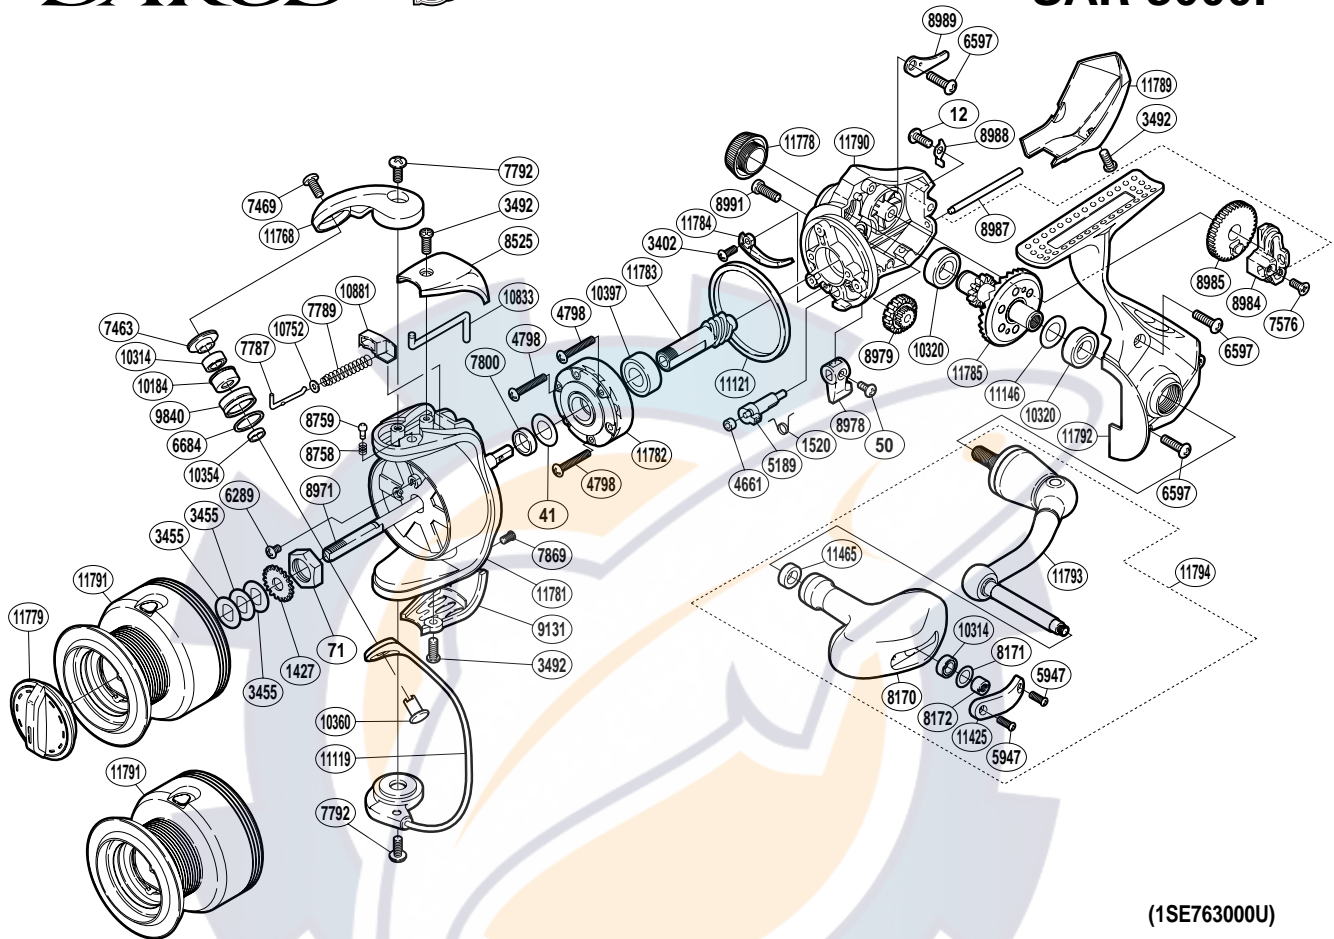

# SHIMANO

SAROS S A-RB

SAR-3000F

Part No.	Description	Part No.	Description	Part No.	Description
RD 0012	Screw	RD 7869	Screw	RD10397	Ball Bearing
RD 0041	Washer	RD 8170	Handle Knob	RD10752	Spring Guide A Support
RD 0050	Screw	RD 8171	Washer	RD10833	Bail Trip Lever
RD 0071	Rotor Nut	RD 8172	Handle Knob Nut	RD10881	Bail Spring Seat
RD 1427	Spool Support	RD 8525	Bail Spring Cover	RD11119	Bail Assembly
RD 1520	Anti-Reverse Cam Spring	RD 8758	Click Spring	RD11121	Friction Ring
RD 3402	Screw	RD 8759	Click Pin	RD11146	Washer
RD 3455	Spool Washer	RD 8971	Main Shaft	RD11425	Handle Knob I.D. Plate
RD 3492	Screw	RD 8978	Anti-Reverse Lever	RD11465	Handle Knob Shaft Collar
RD 4661	Anti-Reverse Cam Ring	RD 8979	Idle Gear	RD11768	Bail Arm
RD 4798	Screw	RD 8984	Oscillating Slider	RD11778	Handle Screw Cap
RD 5189	Anti-Reverse Cam	RD 8985	Oscillating Gear	RD11779	Drag Knob
RD 5947	Screw	RD 8987	Oscillating Guide	RD11781	Rotor
RD 6289	Screw	RD 8988	Oscillating Guide Retainer	RD11782	Roller Clutch Assembly
RD 6597	Screw	RD 8989	Oscillating Guide Plate	RD11783	Pinion Gear
RD 6684	Line Roller Spacer	RD 9131	Bail Hold Support Guard	RD11784	Bail Trip Strike
RD 7463	Line Roller Washer	RD 9840	Line Roller	RD11785	Drive Gear
RD 7469	Screw	RD10184	Line Roller Bushing	RD11789	Rear Protector
RD 7576	Screw	RD10314	Ball Bearing	RD11790	Body
RD 7787	Bail Spring Guide A	RD10320	Ball Bearing	RD11791	Spool Assembly
RD 7789	Bail Spring	RD10354	Bearing Spacer	RD11792	Side Cover
RD 7792	Screw	RD10360	Line Roller Support	RD11793	Handle Shank Assembly
RD 7800	Rotor Ring			RD11794	Handle Assembly